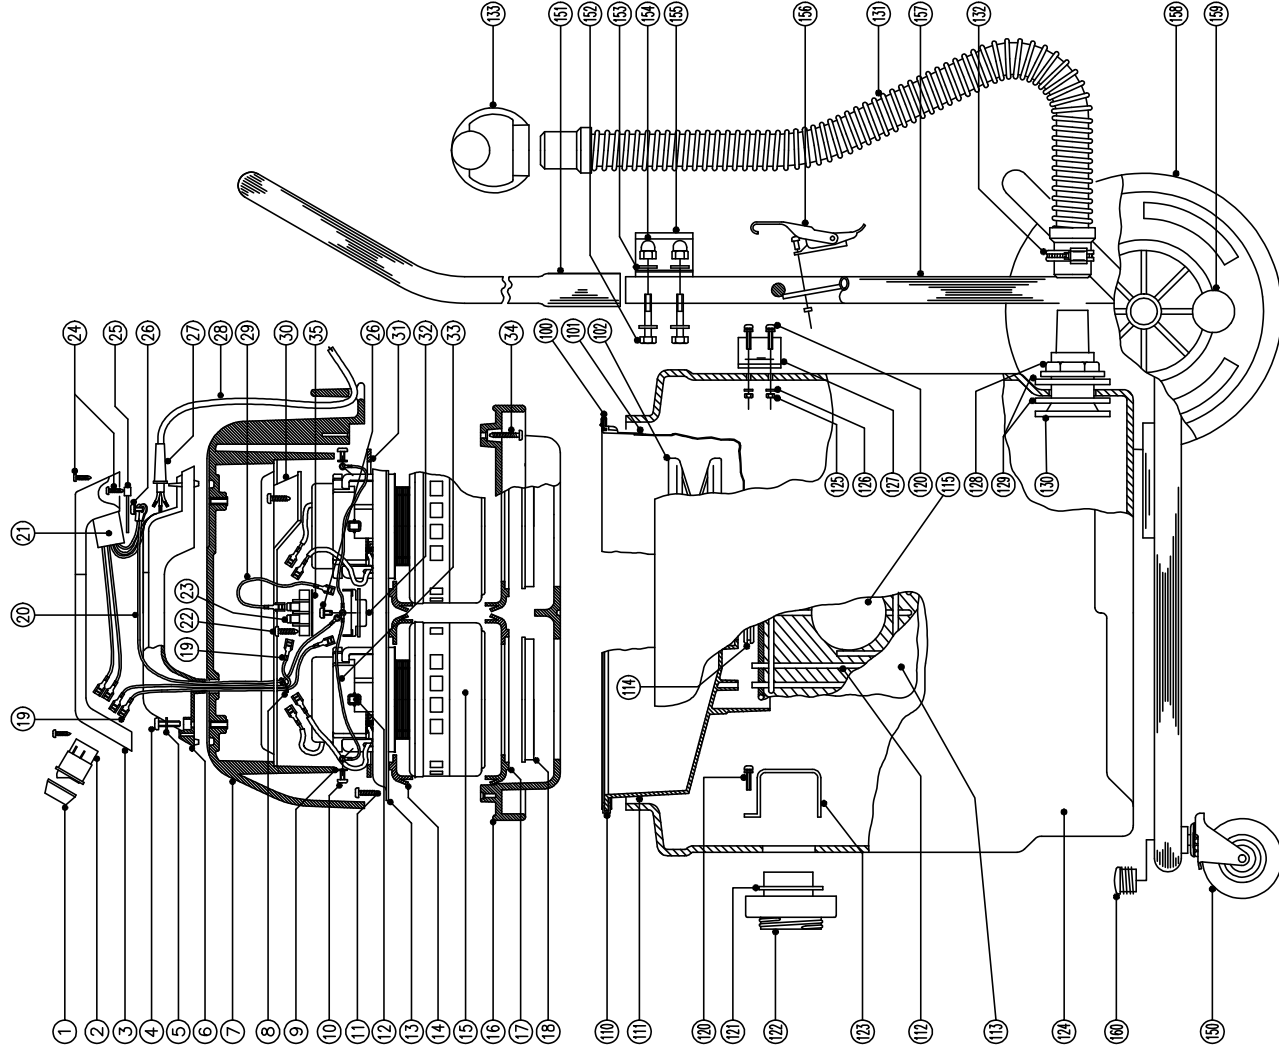

### SPARE PARTS

POS. PART No	DESCRIPTION
1	220238 Switch Boot
2	220286 Switch - Black/Red
3	206213 Handle Cover
4	219094 M5 x 20mm Long Machine Screw
5	219016 M5 Shakeproof Washer
6	320007 Handle Body
7	227043 Cover - No Print
8	227043NUB Cover - Numatic (Blue Print)
9	220007 Cable Tie
10	219015 M4 Shakeproof Washer
11	219095 M4 x 6mm Long Taprite Screw
12	219370 No8 x 5/8 Plastite Screw Stainless
13	220248 Carbon Brush 220/240V
14	220247 Carbon Brush - 115V
15	225028 Top Motor Housing
16	202003 Top Motor Gasket
17	205060 Motor - 240V
18	205061 Motor - 115V
19	205062 Motor - 115V